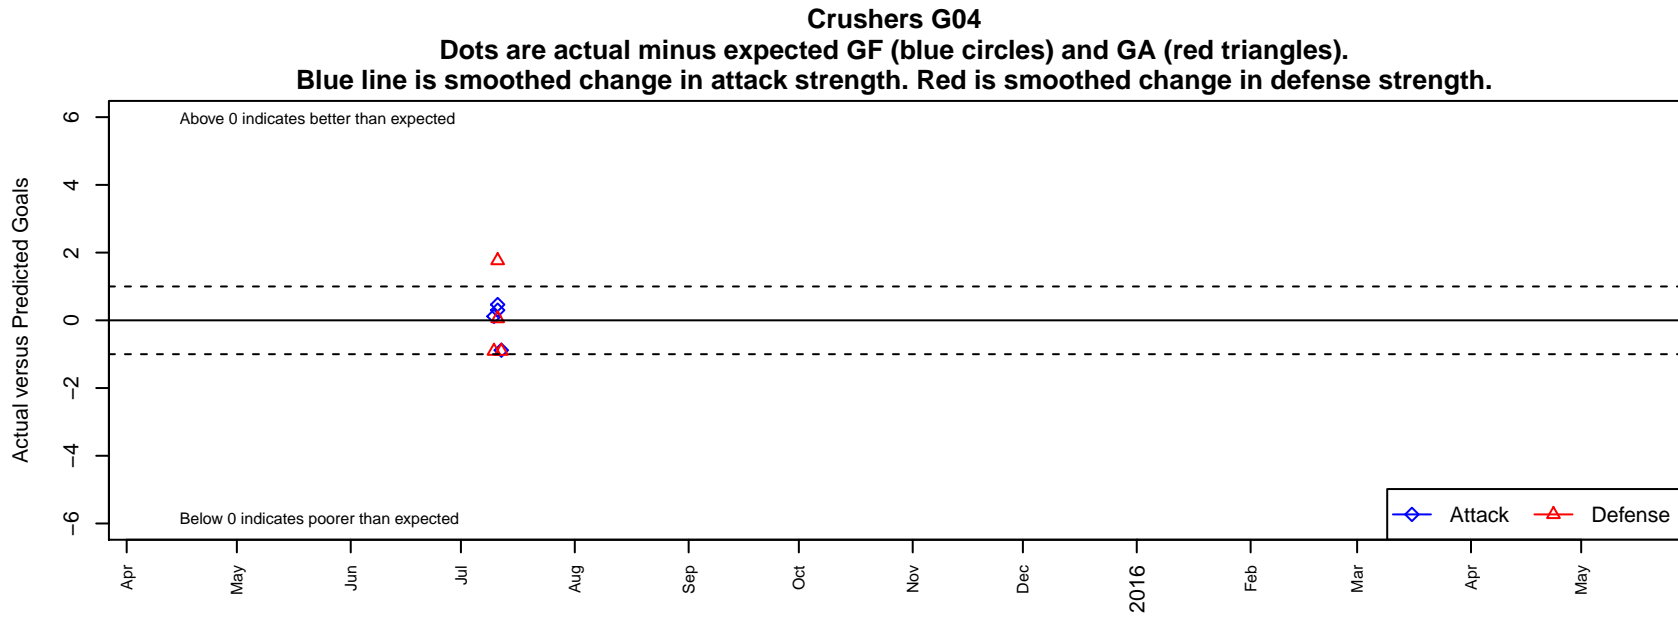

Crushers G04

, WA
G04 total strength=338
attack=0.37 defense=0.11

alt names used:
Crushers

Venues played:
2015 KCC GU11 Bronze

date	home		away		venue	pred.home	pred.away
2015-07-12	Lakehills Cougars G04	6	Crushers G04	0	2015 KCC GU11 Bronze	5.09	0.88
2015-07-11	Normandy Park SC Blue G05	1	Crushers G04	4	2015 KCC GU11 Bronze	2.77	3.70
2015-07-11	Crushers G04	3	Eastside FC Grey G05	3	2015 KCC GU11 Bronze	2.53	3.05
2015-07-10	Lakehills Cougars G04	6	Crushers G04	1	2015 KCC GU11 Bronze	5.09	0.88